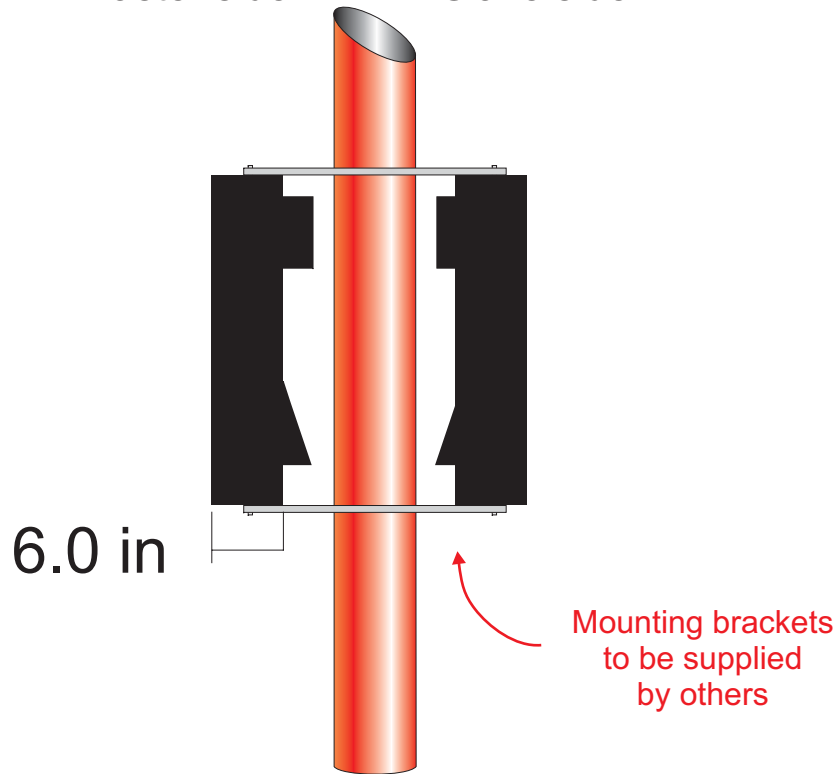

Twin-pak Side View Sample

Master side

Slave side

Venting is from the back of the cabinet

Twin-pak Top View Sample

Master side

Slave side

Venting is from the back of the cabinet

70-lbs Per Product